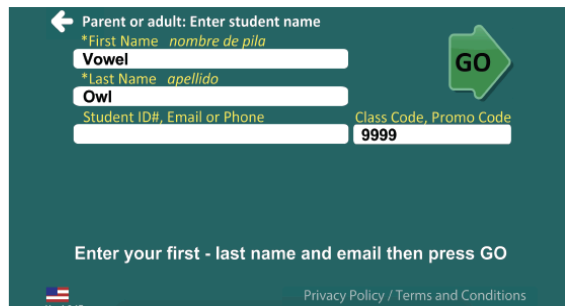

XPRIZE Communities Competition

Student Self Enrollment Using an XPRIZE Code

XPRIZE Code: 2266746

Step 1: Download the Learning Upgrade App on your smartphone

Step 2: Launch the app, click 'Get Started', and choose math or English courses

- You can pick a grade level, take a placement test, or start from the beginning

Step 3: Enter your Last Name, First Name, and XPRIZE code (Class Code field)

- Press 'GO' and write down your username, password, and school ID