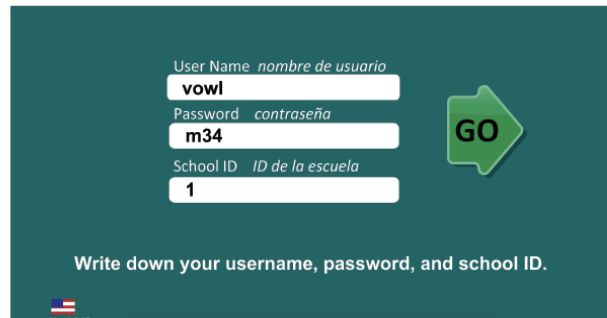

XPRIZE Communities Competition

Student Self Enrollment Using an XPRIZE Code

XPRIZE Code: 2266746

Step 1: Download the Learning Upgrade App on your smartphone

Step 2: Launch the app, click 'Get Started', and choose math or English courses

- You can pick a grade level, take a placement test, or start from the beginning

Step 3: Enter your Last Name, First Name, and XPRIZE code (Class Code field)

- Press 'GO' and write down your username, password, and school ID